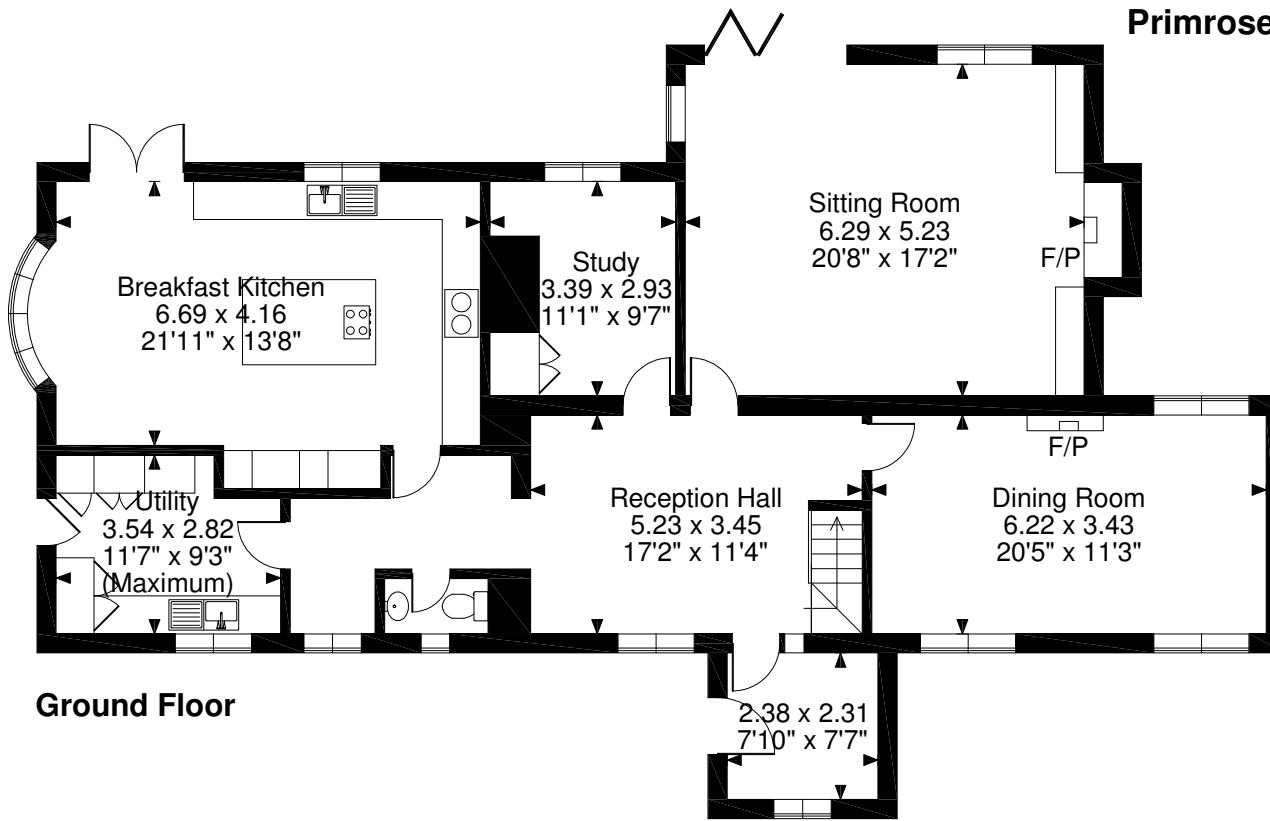

Primrose Hill Farmhouse, Mowthorpe, Terrington, York

Approximate Gross Internal Area

Main House = 2925 Sq Ft/272 Sq M

Garage = 664 Sq Ft/62 Sq M

Total = 3589 Sq Ft/334 Sq M

Ground Floor

First Floor

Second Floor

FOR ILLUSTRATIVE PURPOSES ONLY - NOT TO SCALE

The position & size of doors, windows, appliances and other features are approximate only.

--- Denotes restricted head height

© ehouse. Unauthorised reproduction prohibited. Drawing ref. dig/8295429/MSS