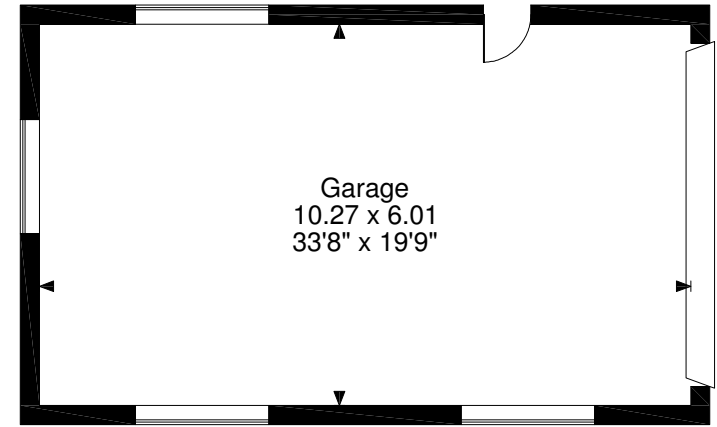

Primrose Hill Farmhouse, Mowthorpe, Terrington, York

Approximate Gross Internal Area

Main House = 2925 Sq Ft/272 Sq M

Garage = 664 Sq Ft/62 Sq M

Total = 3589 Sq Ft/334 Sq M

Ground Floor

First Floor

Second Floor

FOR ILLUSTRATIVE PURPOSES ONLY - NOT TO SCALE

The position & size of doors, windows, appliances and other features are approximate only.

--- Denotes restricted head height

© ehouse. Unauthorised reproduction prohibited. Drawing ref. dig/8295429/MSS