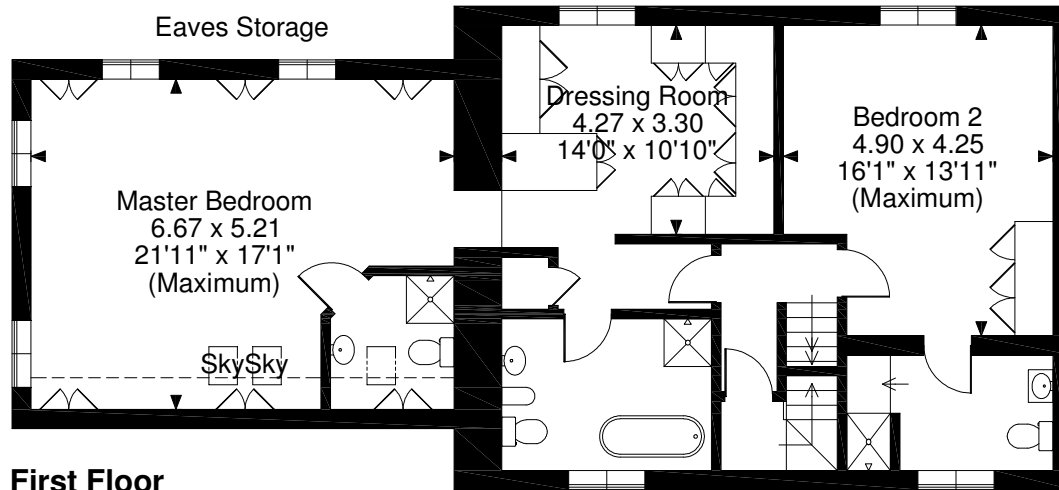

Primrose Hill Farmhouse, Mowthorpe, Terrington, York

Approximate Gross Internal Area

Main House = 2925 Sq Ft/272 Sq M

Garage = 664 Sq Ft/62 Sq M

Total = 3589 Sq Ft/334 Sq M

Ground Floor

First Floor

Second Floor

FOR ILLUSTRATIVE PURPOSES ONLY - NOT TO SCALE

The position & size of doors, windows, appliances and other features are approximate only.

--- Denotes restricted head height

© ehouse. Unauthorised reproduction prohibited. Drawing ref. dig/8295429/MSS