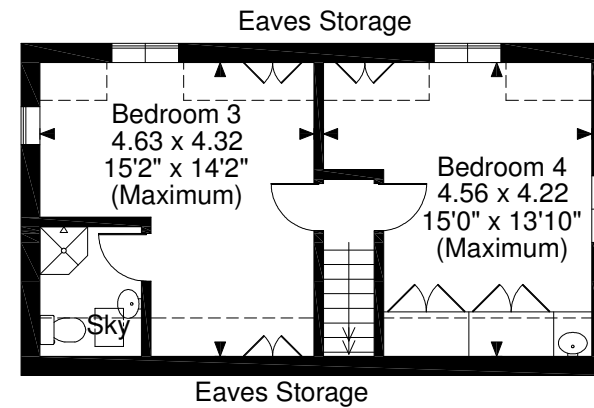

Primrose Hill Farmhouse, Mowthorpe, Terrington, York

Approximate Gross Internal Area

Main House = 2925 Sq Ft/272 Sq M

Garage = 664 Sq Ft/62 Sq M

Total = 3589 Sq Ft/334 Sq M

Ground Floor

First Floor

Second Floor

FOR ILLUSTRATIVE PURPOSES ONLY - NOT TO SCALE

The position & size of doors, windows, appliances and other features are approximate only.

--- Denotes restricted head height

© ehouse. Unauthorised reproduction prohibited. Drawing ref. dig/8295429/MSS